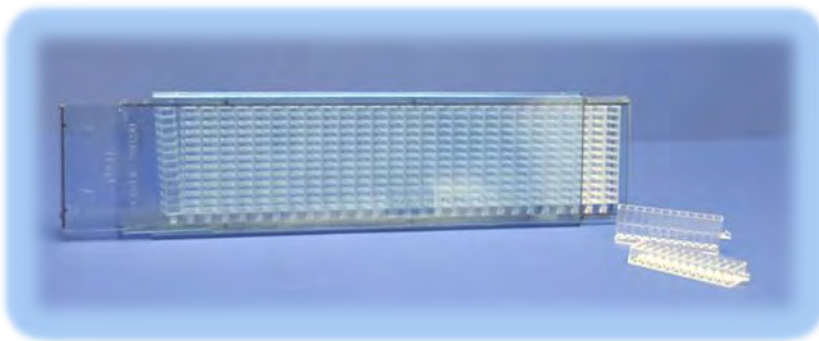

Medical Cuvettes & Biopsy Cassettes

Medical Laboratory