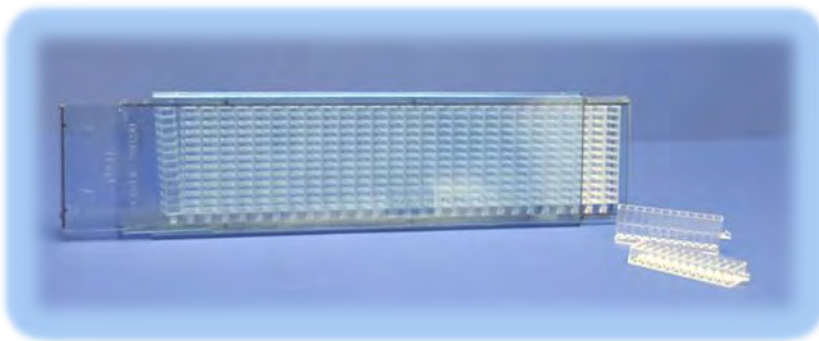

Monitor Housing, Handle, Trim Knobs & Feet

Two shot over Molding & Gas Assist  
Drop Test Analysis

Handles, Trim Knobs , Battery Doors & Feet

Two shot over Molding & Gas Assist  
Drop Test Analysis

iGrill Thermometer

Plastic housing assembly  
Bluetooth

Housings and Hubs

Telecommunication

Medical Cuvettes & Biopsy Cassettes

Medical Laboratory

Electrical Connector Molding

Various Connector Assemblies

Insert Molding